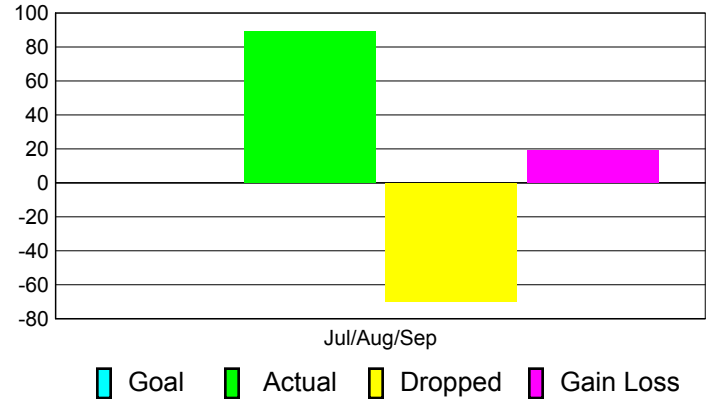

### YTD Status Quo Clubs 2011-2012

Status Quo Clubs Compared to Status Quo Members

## MEMBERSHIP

**Membership Results  
2011-2012**

**Membership  
2010-2011**

Month	Net Memb Goal	Actual New Memb	Actual Dropped Memb	Gain/Loss of Memb	Gain/Loss of Memb
Jul/Aug/Sep		89	-70	19	-12
<b>Totals</b>		<b>89</b>	<b>-70</b>	<b>19</b>	<b>-12</b>

### Membership Results 2011-2012

Goal, New, Dropped, Gain/Loss

### Comparison of Membership Gain/Loss

Current Year Compared to the Previous Year